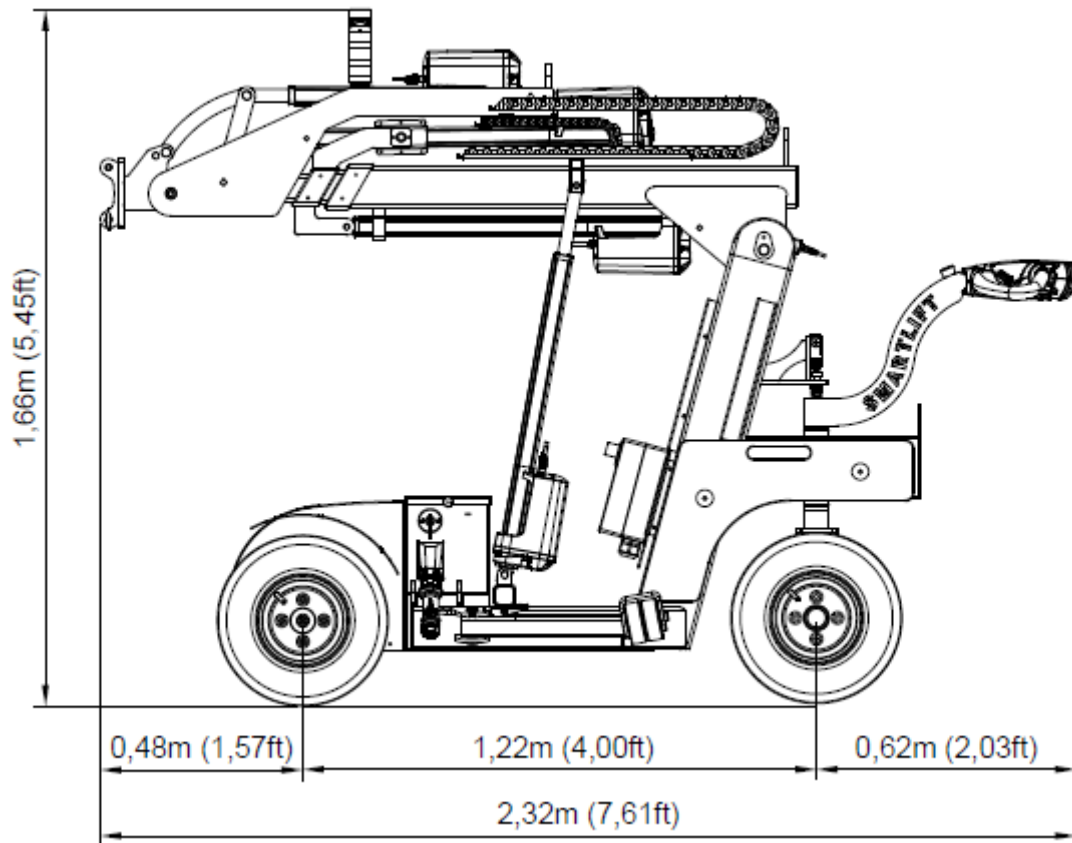

### Technical specifications

Lifting cap. arm in/out	430/155kg – 950/340lb
Lifting height	3,25m / 10,66ft
Extension of arm	600+600mm / 1,97+1,97ft
Tilt	53° back / 131° fwd
Side shift	100mm / 4in
Charging voltage	230V / 110V
Charging time	Approx. 10 hrs.
Running period	Up to 10 hrs.
Front-wheel drive	1500W
Width	0,82m / 2,69ft
Curb weight	680kg / 1500lb

# Load chart