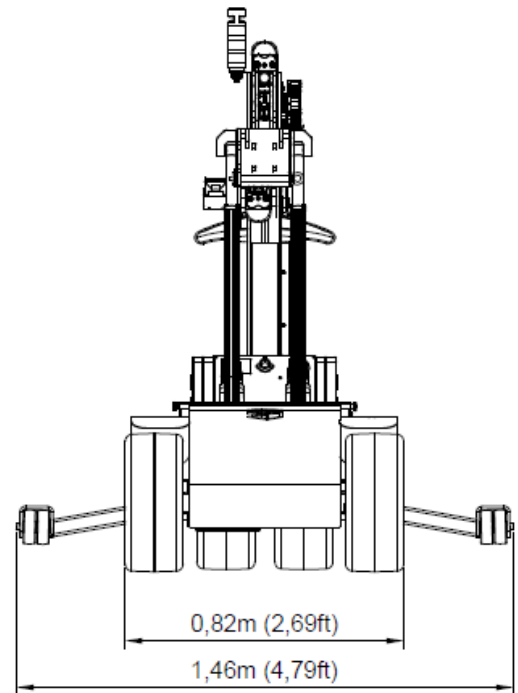

## SLI409 INDUSTRY HLE

### Technical specifications

Lifting cap. arm in/out	430/155kg – 950/340lb
Lifting height	3,25m / 10,66ft
Extension of arm	600+600mm / 1,97+1,97ft
Tilt	53° back / 131° fwd
Side shift	100mm / 4in
Charging voltage	230V / 110V
Charging time	Approx. 10 hrs.
Running period	Up to 10 hrs.
Front-wheel drive	1500W
Width	0,82m / 2,69ft
Curb weight	680kg / 1500lb